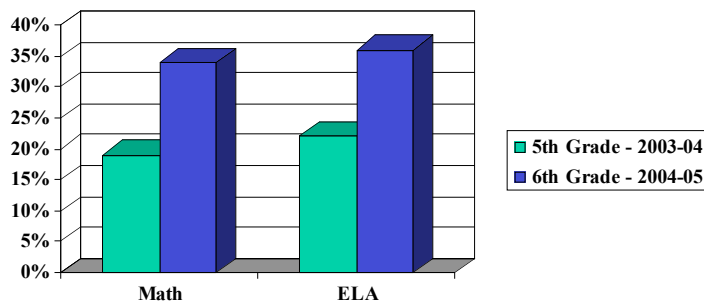

HOW TO FIND US: Sol Aureus is located at 2801 Meadowview Road in Sacramento, conveniently located between I-5 (Pocket/Meadowview Exit) and Highway 99 (Mack Road Exit). Easily accessed by Regional Transit Route #56 and Light Rail (3 blocks from Meadowview Station).

Sol Aureus does not discriminate on the basis of race, color, religion, gender, sexual orientation, or national and ethnic origin in hiring and employment, nor in the administration of its educational policies, admissions policies, scholarship and other programs.

PICK UP AN APPLICATION TODAY!

Ph: 916.421.0600 Fax: 916.421.0601

www.sacprep.org